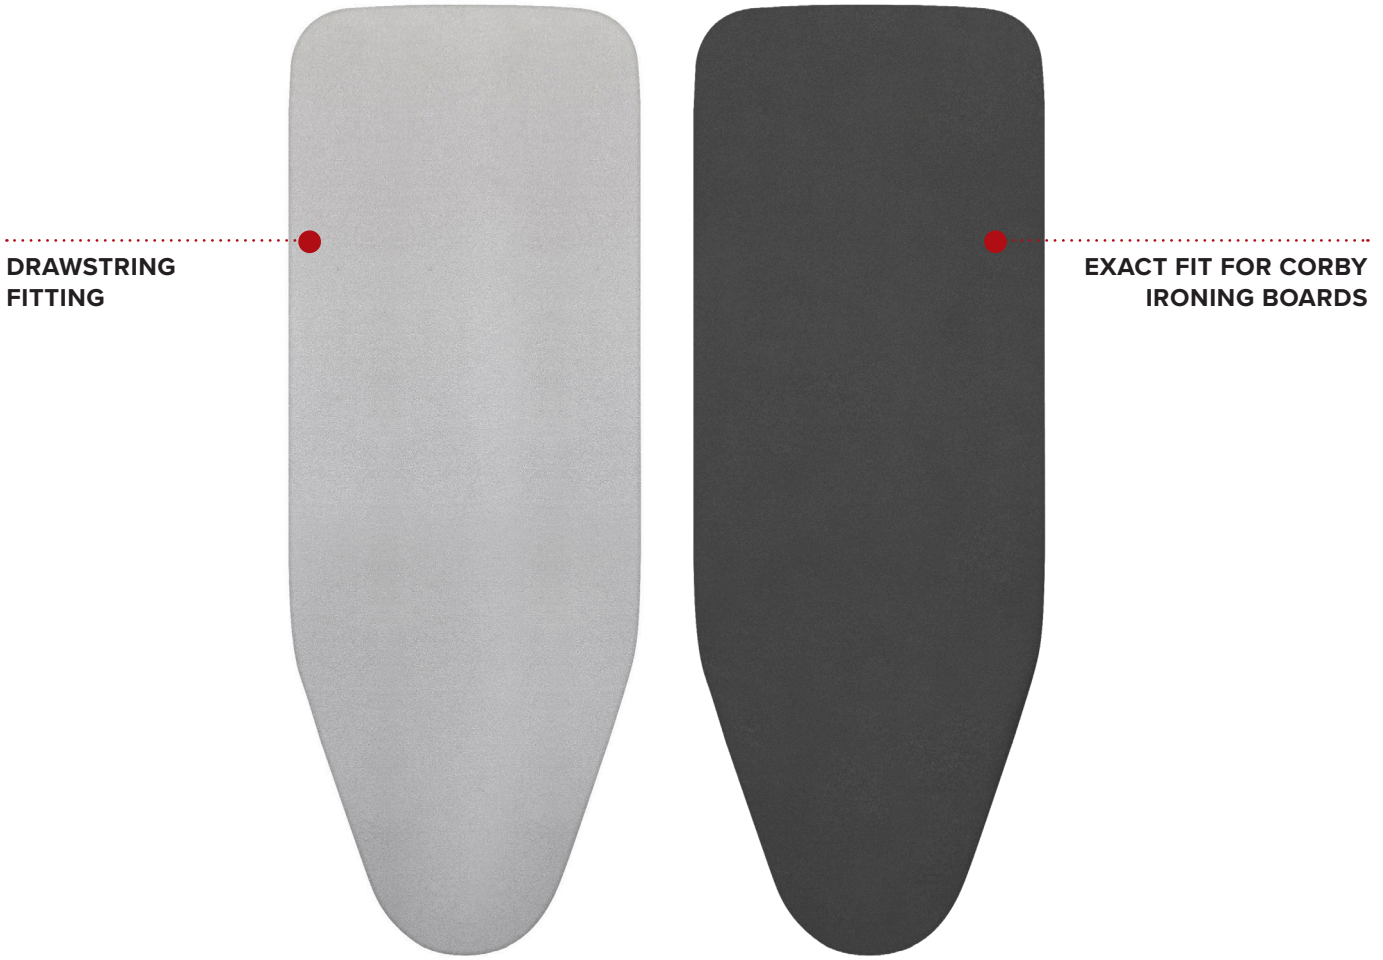

REPLACEMENT IRONING BOARD COVERS

	TABLE TOP CENTRE	CLASSIC BOARD	BERKSHIRE COMPACT BOARD & CENTRE	OXFORD BOARD & CENTRE	CAMBRIDGE COMPACT CENTRE
LIGHT GREY	•	•	•	•	•
DARK GREY		•	•	•	